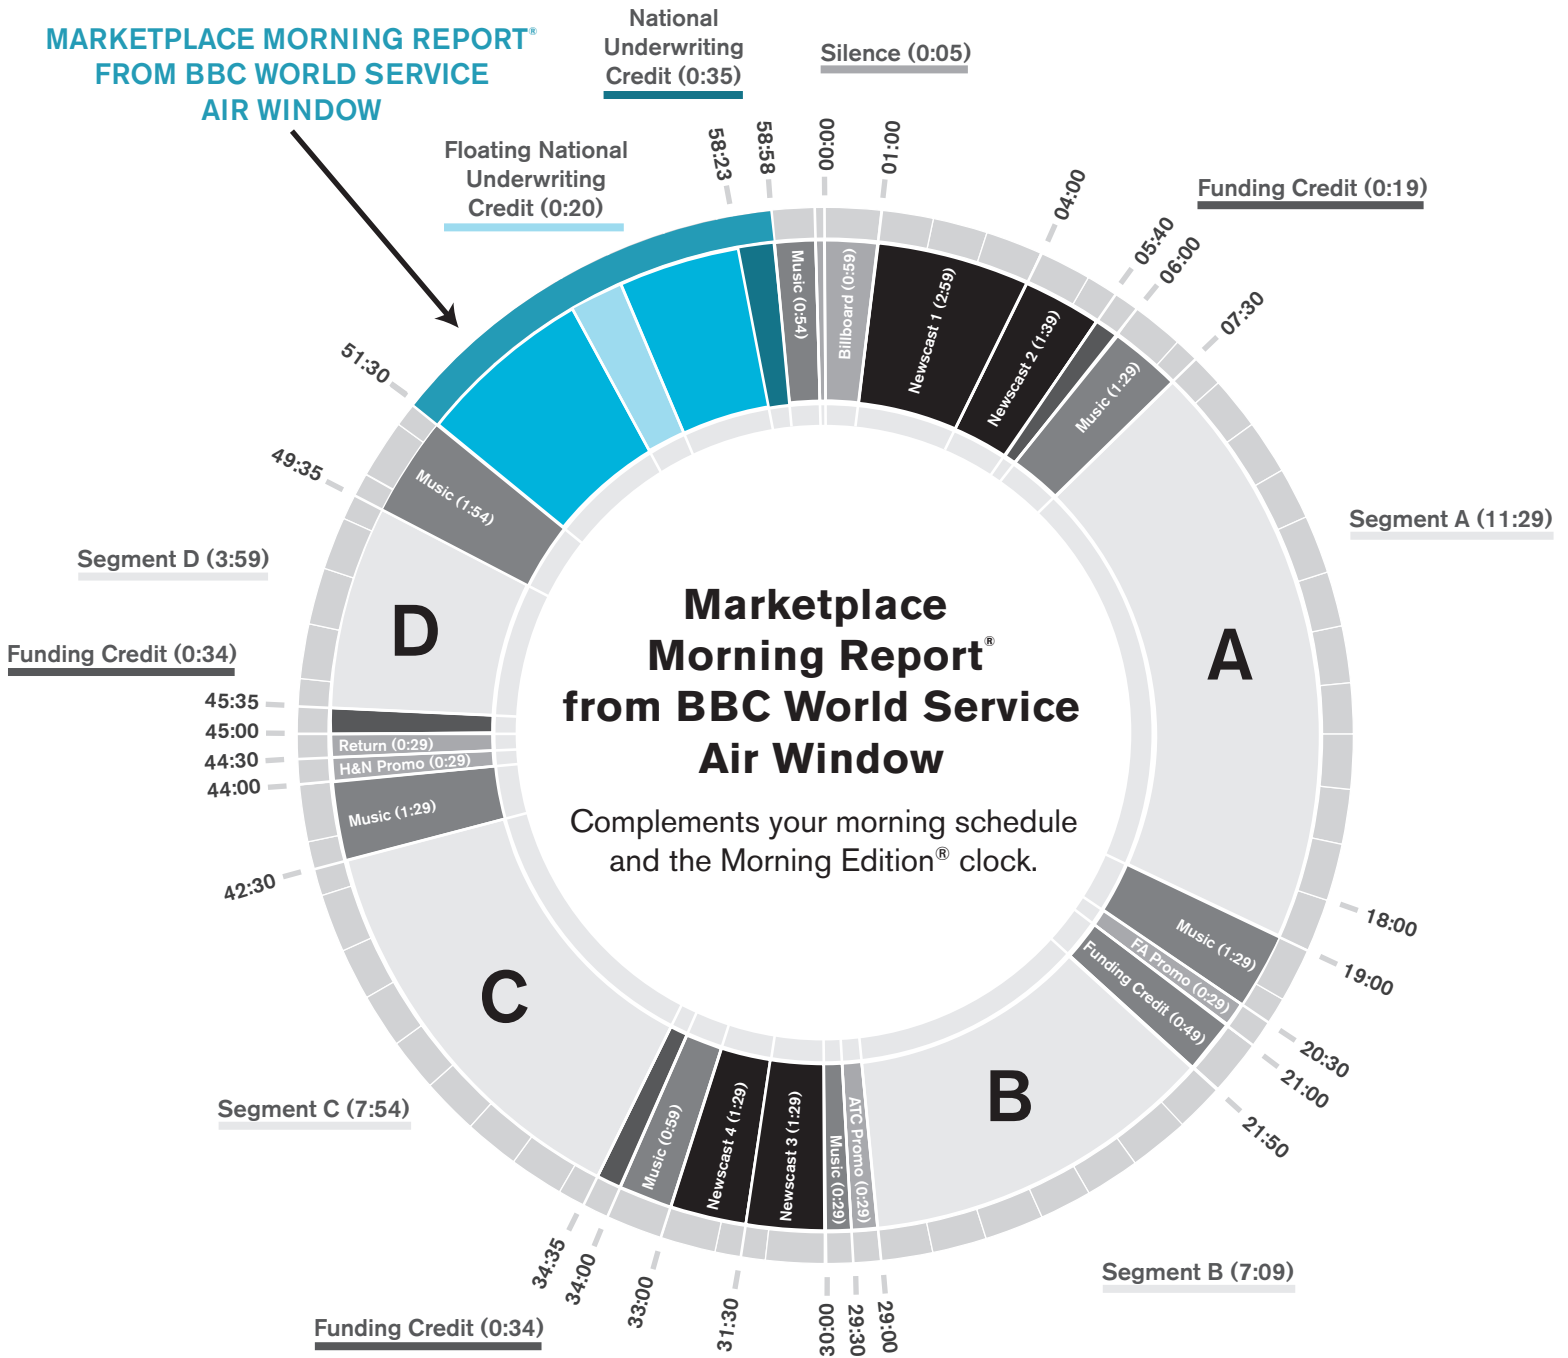

**MARKETPLACE MORNING REPORT®
AIR WINDOW**

- Floating Credit
- National Underwriting Credit
- Segment
- Segment
- Newscast
- Promo
- Music Bed
- Funding Credit

**MARKETPLACE MORNING REPORT®
FROM BBC WORLD SERVICE
AIR WINDOW**

- Floating Credit
- National Underwriting Credit
- Segment
- Segment
- Newscast
- Promo
- Music Bed
- Funding Credit