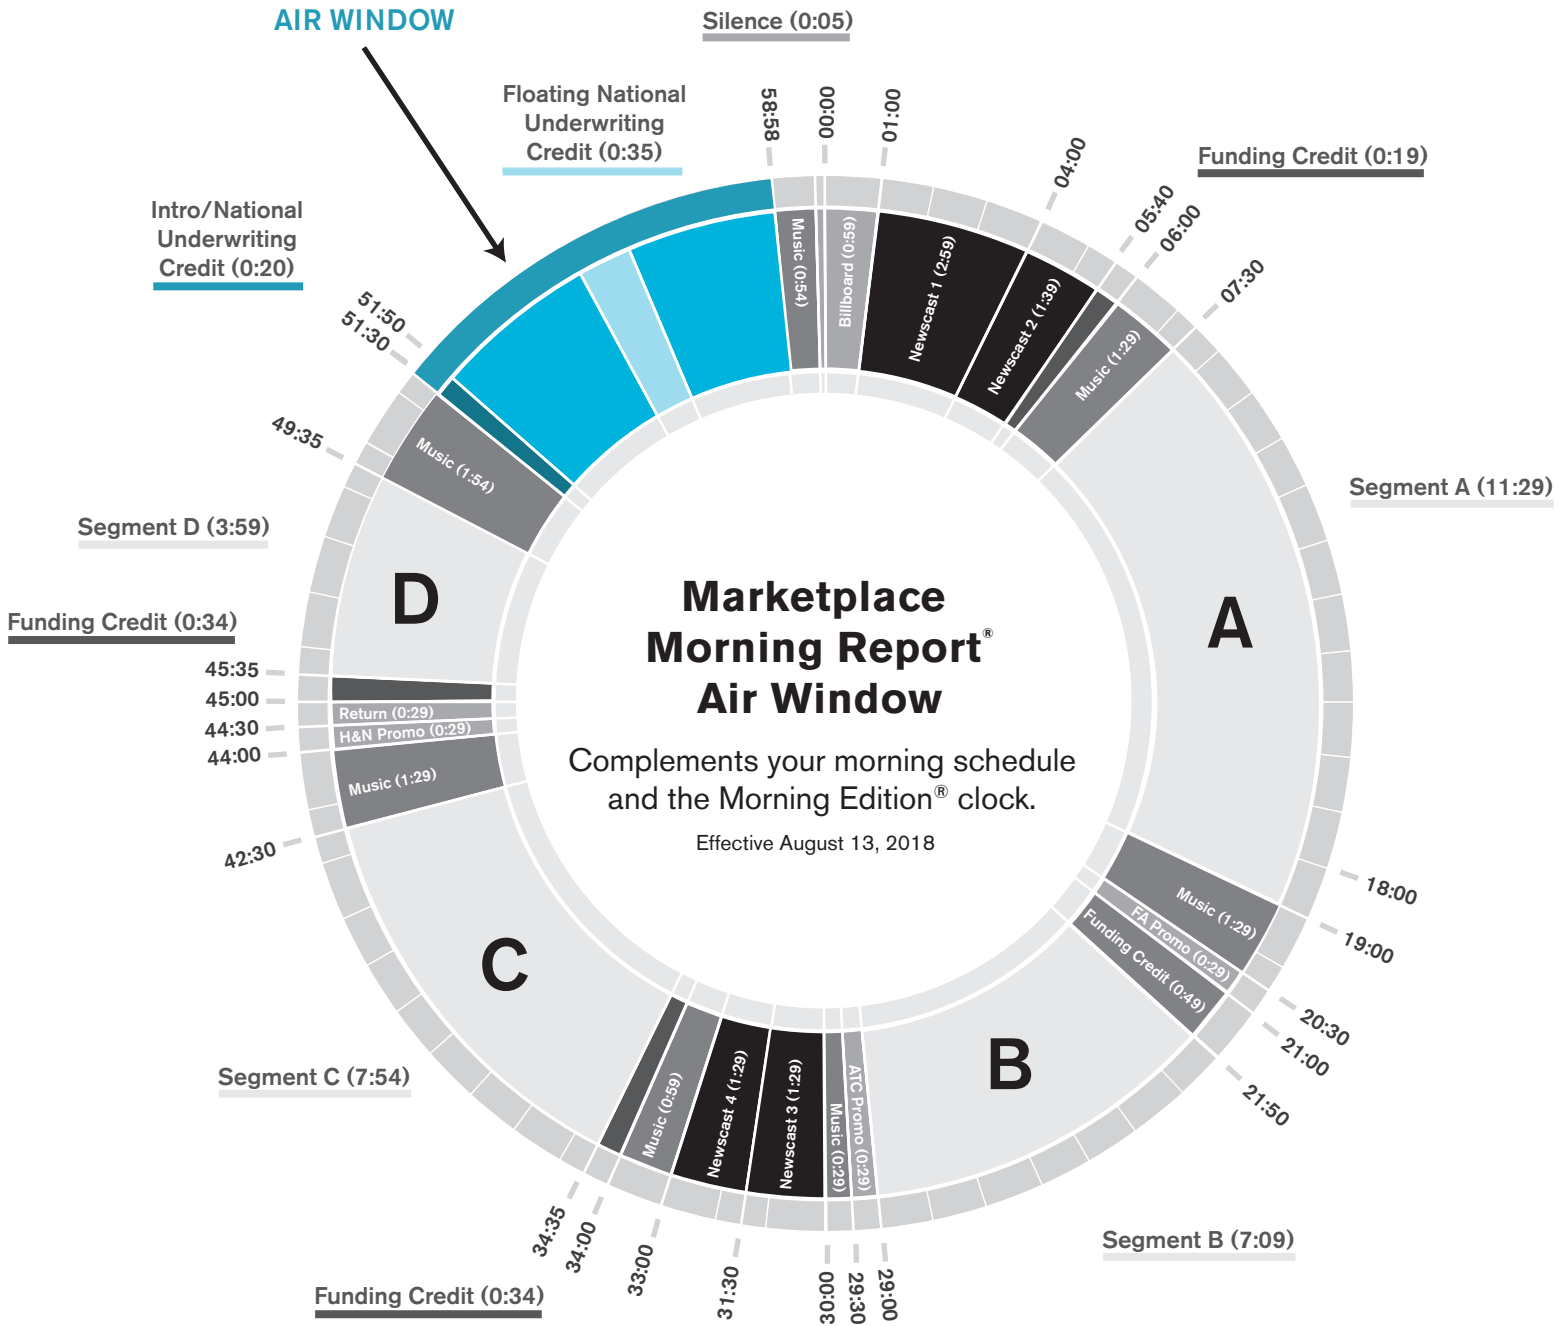

**MARKETPLACE MORNING REPORT®
AIR WINDOW**

- Floating Credit
- National Underwriting Credit
- Segment
- Segment
- Newscast
- Promo
- Music Bed
- Funding Credit

**MARKETPLACE MORNING REPORT®
FROM BBC WORLD SERVICE
AIR WINDOW**

- Floating Credit
- National Underwriting Credit
- Segment
- Segment
- Newscast
- Promo
- Music Bed
- Funding Credit