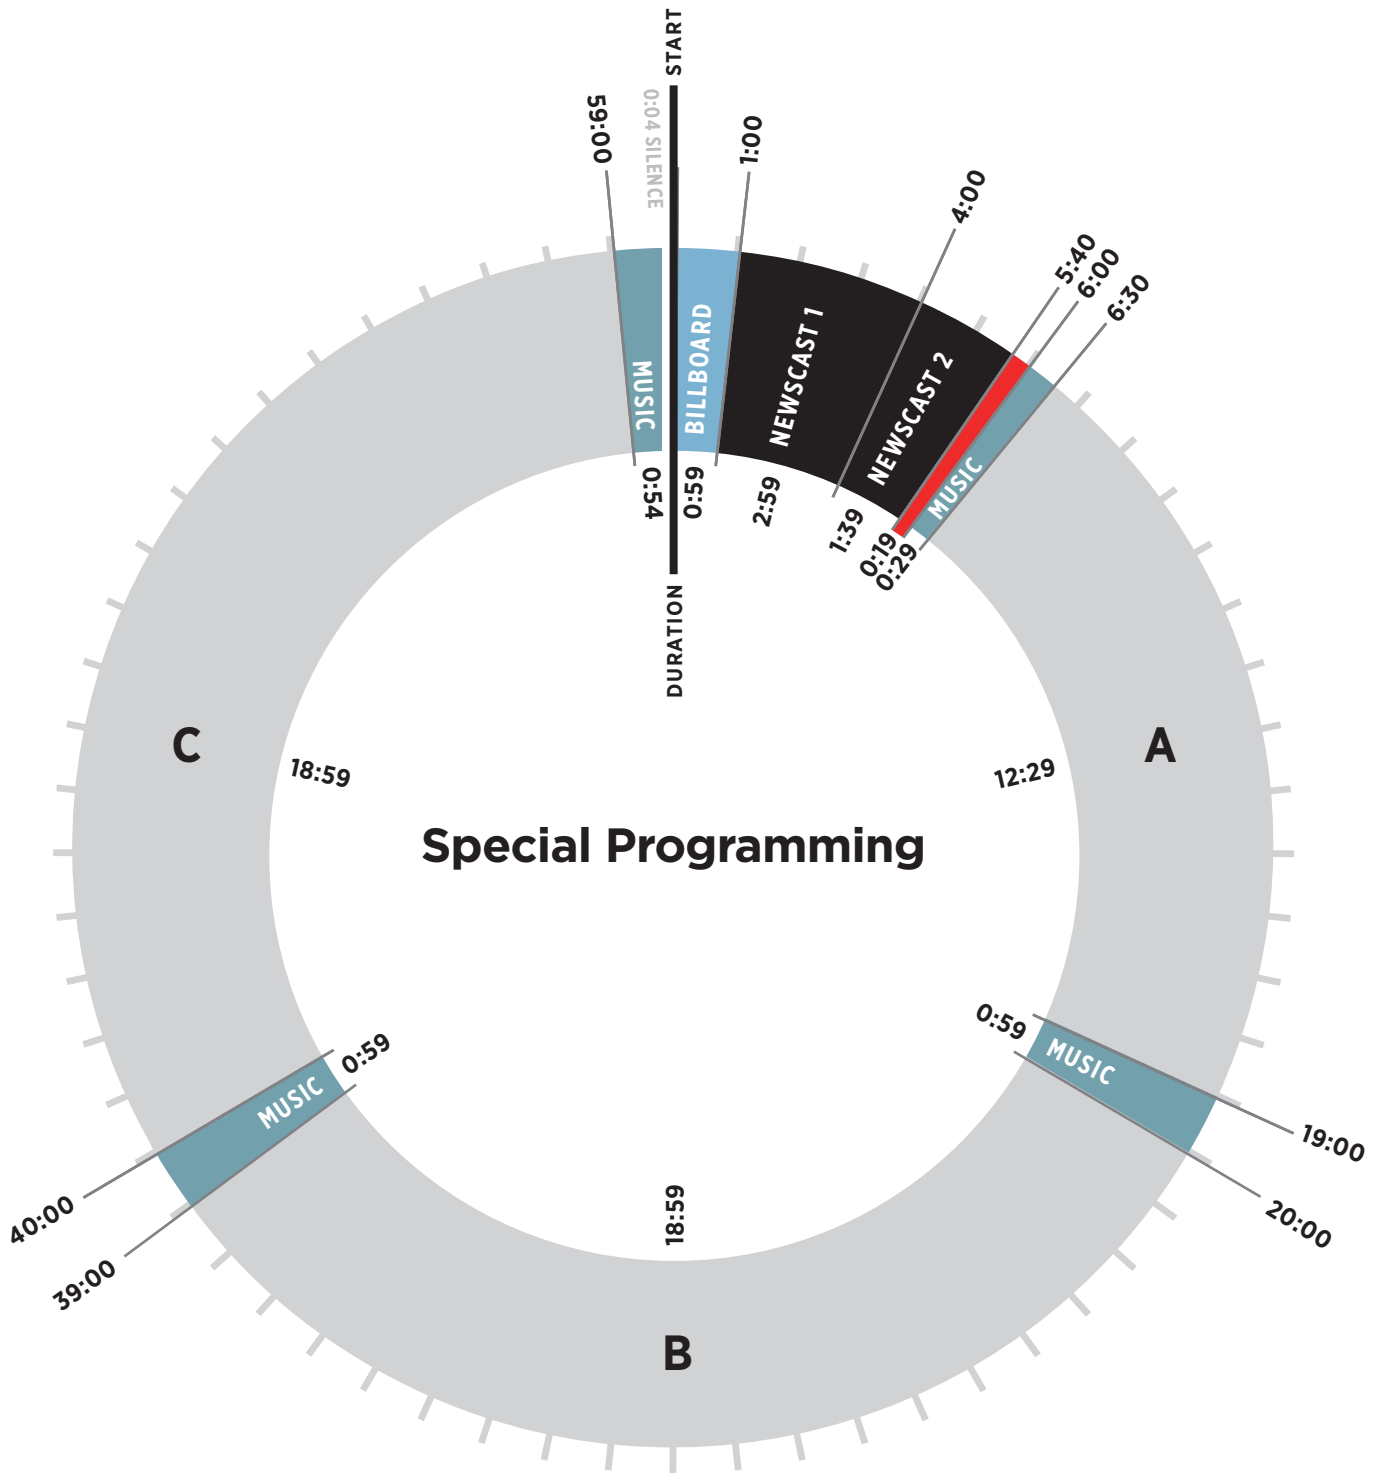

Special Programming

Effective November 17, 2014

- Segment
- Newscast
- Promo
- Music Bed
- Funding Credit